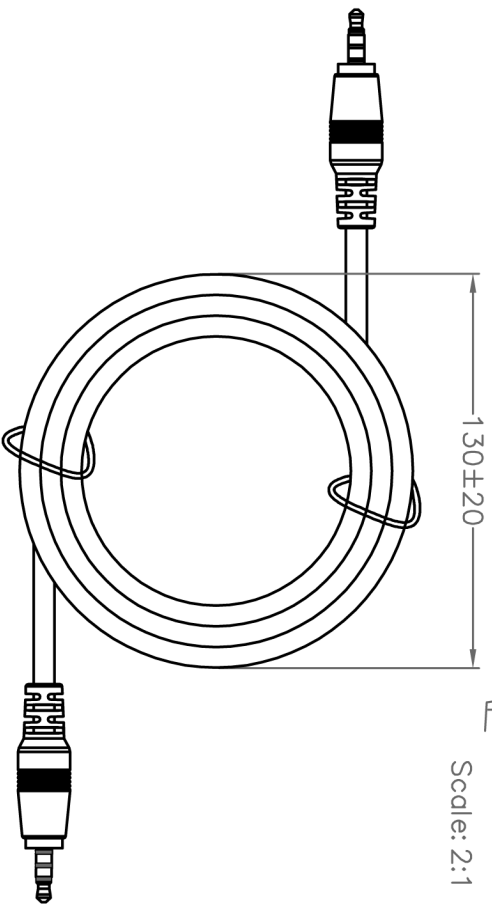

WIRING SCHEME:

A	Tip, Red Wire
B	1st Ring, Black Wire
C	2nd Ring, Yellow Wire
D	3rd Ring, White Wire
E	Inside Sleeve, Green Wire
F	Outside Sleeve, Blue Wire

NOTES:

1. Cable:NOUL 26#/8C(Red, Yellow, Green, Black, Blue, White)(0.16*7)+Shield(0.2*7)+Aluminum foil ϕ 4, 5 60P Black L=1810mm;
2. Plug:P/N P3682G(Gi1t)
3. Molding Material:PVC Black.
4. Magic:14cm Black

REV	DESCRIPTION	DATE	品名 Cable Assy, 6C 3.5mm Plug Male to Male, Shielded			
ARBA			品號 PART NO.	圖號 DRAWING NO.	版本 REV.	日期 DATE
			客戶品號 CUSTOMER P/N	CA-356CS-M/M	A	11/04/2003
			公差 TOLERANCE	.X .XX	±0.5 ±0.2	繪圖 DRAWN
					比例 SCALE	繪圖 DRAWN
					單位 UNIT	核對 CHECKED
					mm	核准 APPROVED
						Jane
						Swallow